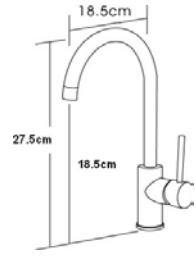

Kitchen Mixer