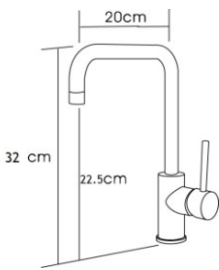

Kitchen Mixer

Basin Mixer