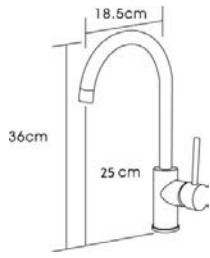

Kitchen Mixer